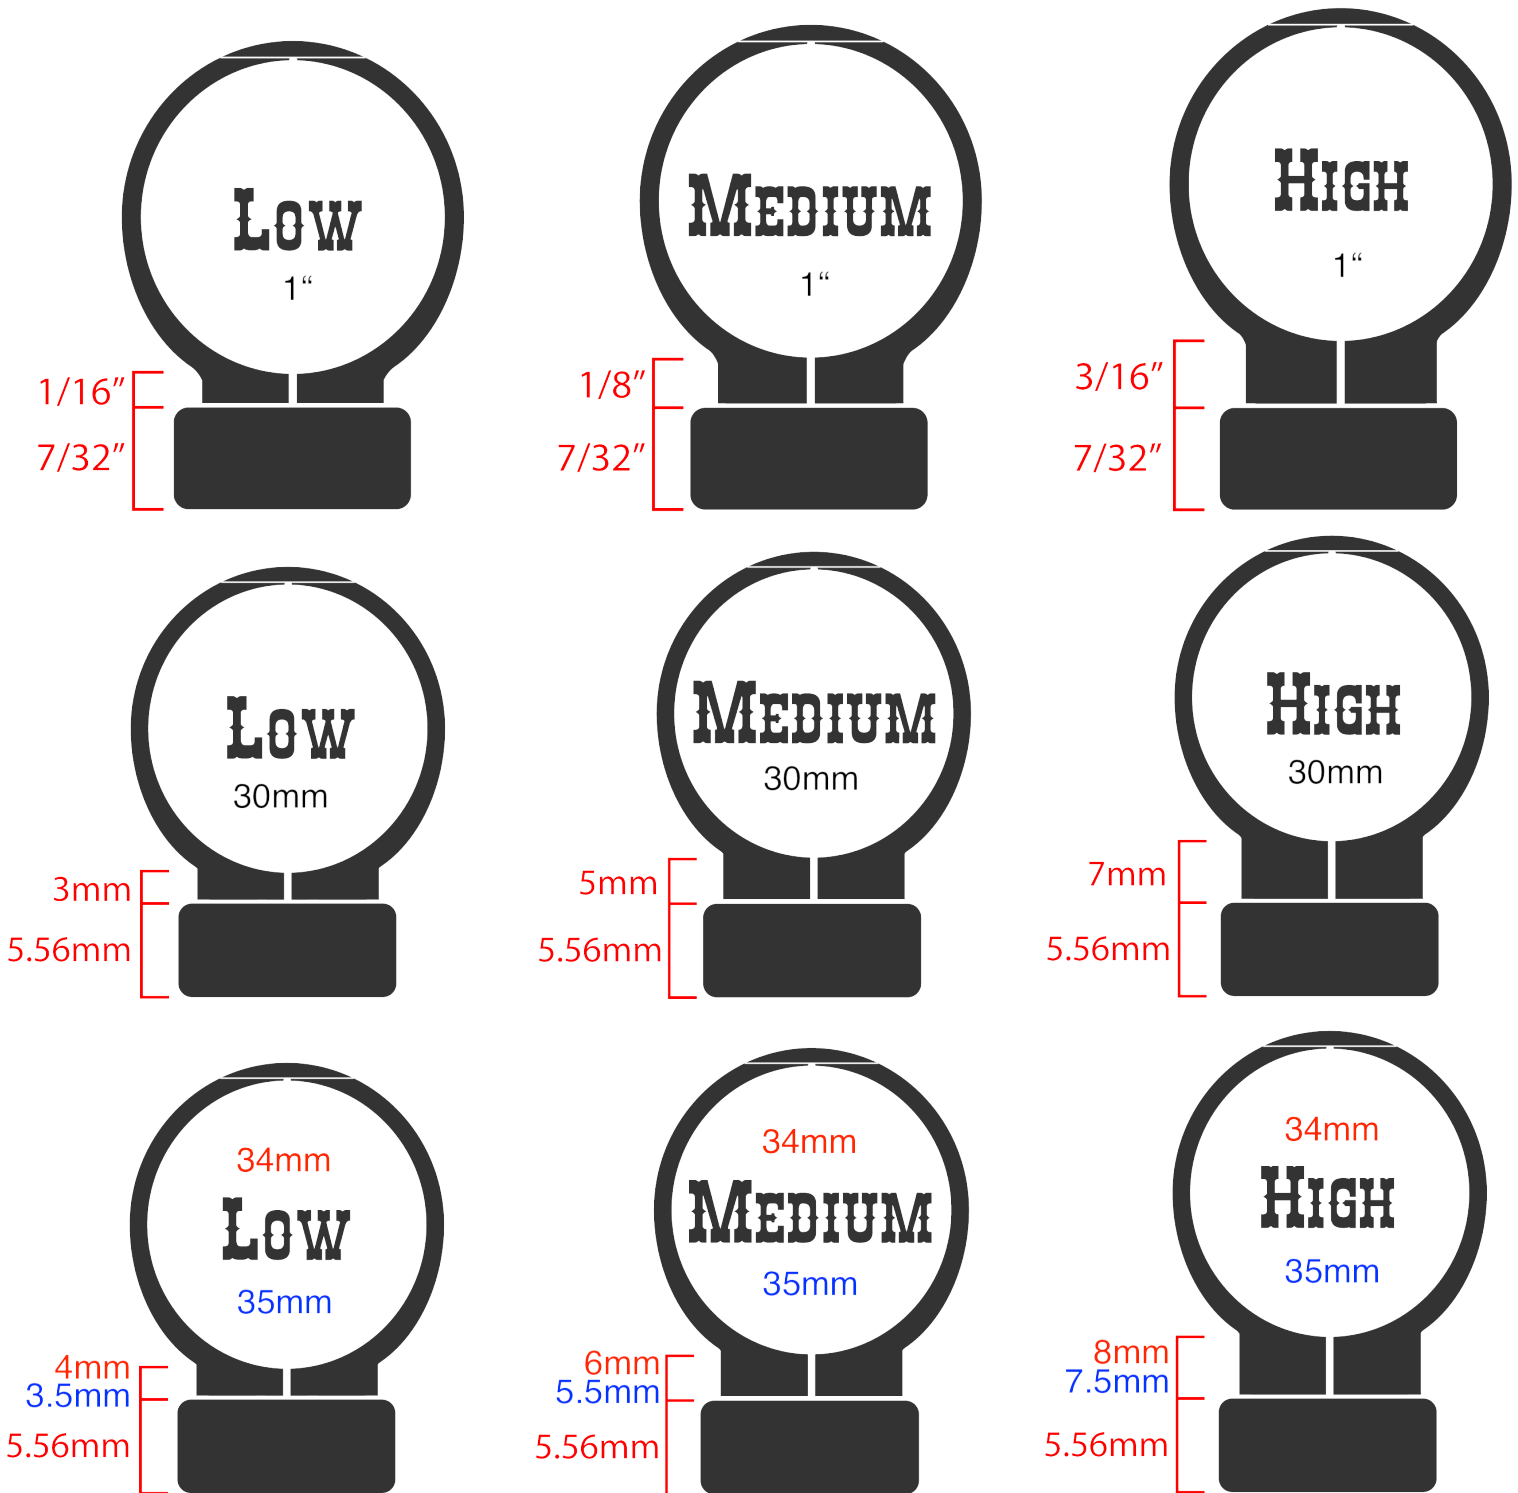

Conetrol Ring Height Chart

PLEASE NOTE: Base thickness is over the highest part of the receiver.

WWW.CONETROL.COM